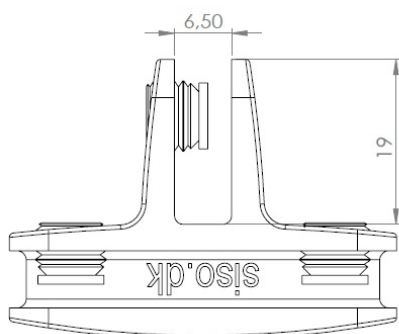

PRODUCT SHEET

Description:

Glass connector "Passion" Closed, 3-way,90DG,ALU,W/Metal Screws W/Soft Tip, f/Glass Thickness 4-6mm

Item number:

22.10.136-0

Units	Box	Carton	HS Code	Barcode
Pcs.	24	480	8302420090	 5704866109109