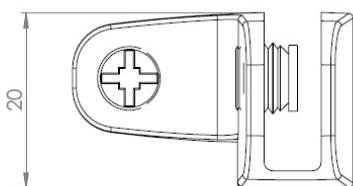

PRODUCT SHEET

Description:

Glass connector "Passion" Closed, 3-way,90DG,ALU,W/Metal Screws W/Soft Tip, f/Glass Thickness 4-6mm

Item number:

22.10.136-0

Units	Box	Carton	HS Code	Barcode
Pcs.	24	480	8302420090	 5704866109109